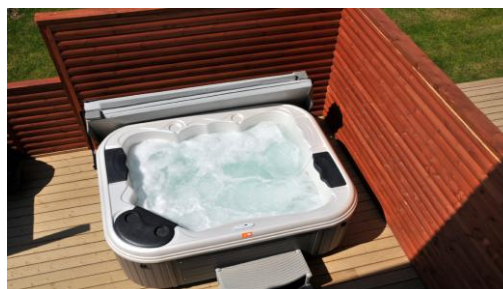

Eden, Nr Padstow (sleeps up to 8)

Changeover day - flexible

Book into one of our exclusive Premiere Eden Lodges and enjoy fantastically spacious accommodation that's perfect for a large family. There are three located together, ideal for extended families or groups of friends or corporate hospitality, all over-looking a glorious lake. A further four are located within close proximity to the Health Club and Tennis Courts, creating an ideal holiday environment. The Premiere Eden features roomy, luxurious limestone bathrooms upstairs and downstairs, exposed beams and beautifully equipped cream, high gloss kitchens with granite worktops. Soak in the luxurious hot tub or take a Jacuzzi Bath before deciding which of the fabulous restaurants to visit in Padstow. If that doesn't tempt you take full advantage of the heated swimming pool, sauna, treatment rooms, tennis, golf and concierge services all on your very own doorstep.

Key Features

- Gorgeous rural location just 6 miles from the coast
- Spacious lounge with wall mounted plasma TV, satellite, DVD and wall mounted electric fire
- Telephone and broadband available
- Fully equip kitchen includes fridge/freezer, dishwasher, full size oven and hob and washer/dryer
- Outside decked patio area with Hot tub, patio dining and BBQ
- Jacuzzi bath and limestone wetroom
- Pets accepted with prior permission (small fee payable)
- Parking available
- Luxury hamper on arrival and full concierge service available